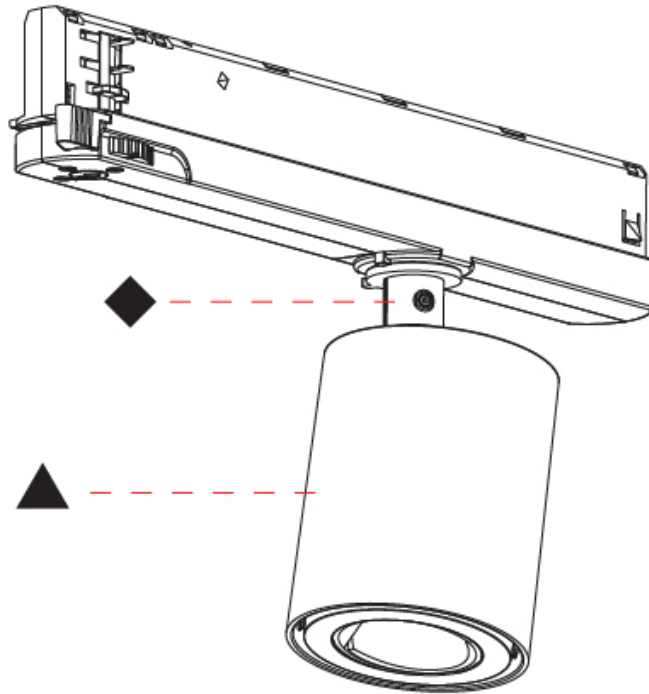

OIKO PRO IN TRACK

A3T206-

PROJECT	_____
TYPE	_____
SPECIFIER	_____
QUANTITY	_____
DATE	_____

A