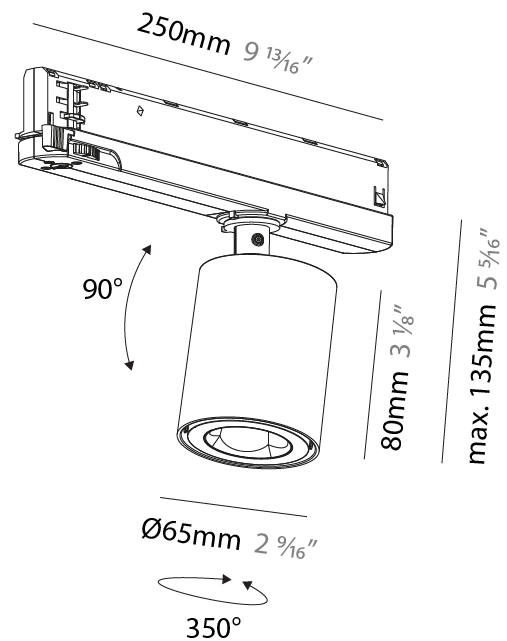

1. To build a product code in our configurator select the specify button on the base model # product page
2. To build a manual product code on this datasheet choose from the options listed below in blue font and add the suffix to the base model #

GENERAL

Series: Oiko Pro In
Brand: Prolicht
Division: Architectural
Mounting Type: Track
Mounting Location: Ceiling
Subcategory: Spots

PHYSICAL

Shape: Cylinder
Diameter (mm): 65
Diameter (in): 2 9/16
Length (mm): 250
Length (in): 9 13/16
Height (mm): 80
Height (in): 3 1/8
Max. Overall Height (mm): 135
Max. Overall Height (in): 5 5/16
Light Distribution: Adjustable / Direct
Fixture Finish: SSR / BKV / CWI / CRY / HAB / UFT / ITA / RUA / FTG / MYG / LOD / PUS / FRO / FUP / KIA / POP / BLS / SPG / MEY / GOH / GUM / CHC / COM / ABZ / JAG / OBR / MOS / ROR
Holder Finish: WHI / BLK
Fixture Material: Aluminum

ELECTRICAL

Lamp Type: LED
Input Wattage (W): 19
Total Output Wattage (W): 17.3
Dimming: Non-Dimmable / 0-10V Dimming
Driver Included: Yes
Driver Location: Integrated
Driver Type: Constant Current - 120Vac
Driver Class: Class 2
Input Voltage (V): 120

LED

Number of LEDs: 1
Color Temperature (°K): 2700 / 3000 / 3500 / 4000
Max. Delivered Lumen (lm): 1278 / 1377 / 1432 / 1461
Nominal Lumen (lm): 1668 / 1797 / 1869 / 1907
CRI: >90 CRI
Lamp Life (hrs): 50000

OPTICAL

Reflector: 14

RATINGS AND CERTIFICATIONS

Certified By: CSA Certified to UL and CSA Standards
IP rating: IP20