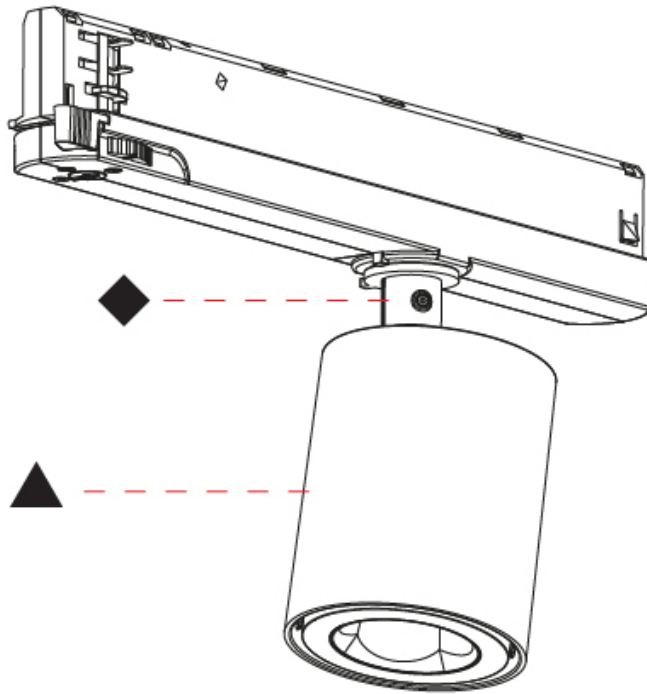

OIKO PRO IN TRACK

A3T226-

PROJECT	_____
TYPE	_____
SPECIFIER	_____
QUANTITY	_____
DATE	_____

A